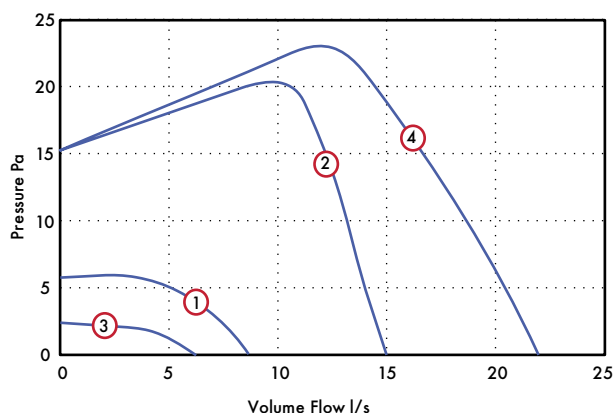

## Dimensions (mm)

Closed Grille

Grille	A	B	C	D	EØ
Closed	160	117	37	80	99

Weight 0.7kg

## Performance Guide

Closed Grille

	Model	Speed	l/s	Watts	Warranty (years)
2 Speed	VASF100B/T/ HT	① Low	6	2.7	2
		② High	15	4.8	
Variable Speed	VASF100BV/ TV/HTV	③ Min	6	1.7	5
		④ Max	22	7.5	
	VASF100TC/ HTC	Adjustable Trickle	6 - 15	1.7 - 5	5
	Boost	+ 10 (Up to a max of 22 installed)	7.5		