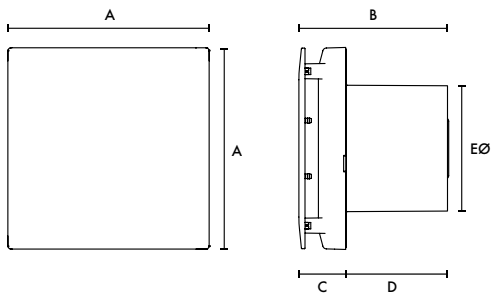

## Dimensions (mm)

Closed Grille

Grille	A	B	C	D	EØ
Closed	160	117	37	80	99

Weight 0.7kg