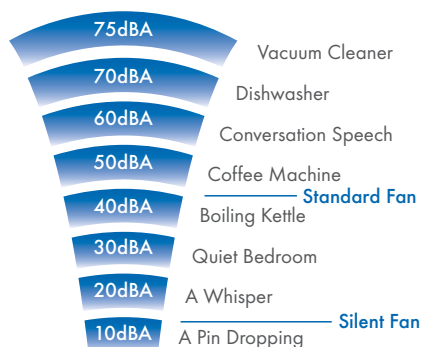

## Silent Fan Axial Bathroom/Toilet Fan

The new Silent Fan Range from Vent-Axia not only delivers stylish and silent ventilation without compromise on performance, but now comes with even more features and more model options providing flexibility when choosing the right fan.