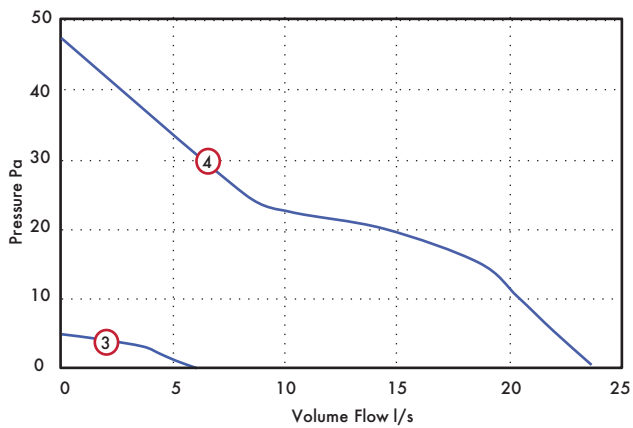

Closed Grille

Open Grille

| Grille | A | B | C | D | EØ |
|--------|-----|-----|----|----|----|
| Closed | 160 | 117 | 37 | 80 | 99 |
| Open | 160 | 117 | 22 | 80 | 99 |

Weight 0.7kg

Performance Guide

Closed Grille

| | Model | Speed | l/s | Watts | Warranty (years) |
|----------------|----------------------|--------------------|---|---------|------------------|
| Variable Speed | VASF100BV/ TV/HTV | 1 Min | 6 | 1.7 | 5 |
| | | 2 Max | 24 | 7.5 | |
| Variable Speed | VASF100TC/ HTC | Adjustable Trickle | 6 - 15 | 1.7 - 5 | 5 |
| | | Boost | Adjustable Trickle + 10 (Up to a max of 22 installed) | 7.5 | |

Open Grille

| | Model | Speed | l/s | Watts | Warranty (years) |
|----------------|-------------------------|--------------------|---|---------|------------------|
| Variable Speed | VASF100BVO/ TVO/HTVO | 3 Min | 6 | 1.7 | 5 |
| | | 4 Max | 23 | 7.5 | |
| Variable Speed | VASF100T- CO/HTCO | Adjustable Trickle | 6 - 19 | 1.7 - 5 | 5 |
| | | Boost | Adjustable Trickle + 10 (Up to a max of 22 installed) | 7.5 | |