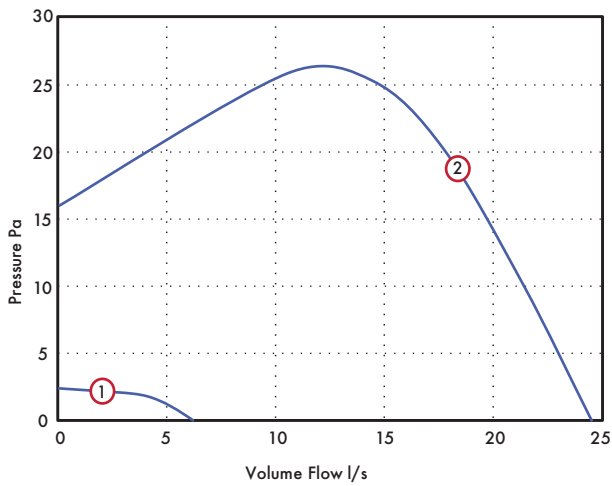

Closed Grille

Open Grille

| Grille | A | B | C | D | EØ |
|--------|-----|-----|----|----|----|
| Closed | 160 | 117 | 37 | 80 | 99 |
| Open | 160 | 117 | 22 | 80 | 99 |

Weight 0.7kg

Performance Guide

Closed Grille

| | Model | Speed | l/s | Watts | Warranty (years) |
|----------------|----------------------|--------------------|---|---------|------------------|
| Variable Speed | VASF100BV/ TV/HTV | 1 Min | 6 | 1.7 | 5 |
| | | 2 Max | 24 | 7.5 | |
| Variable Speed | VASF100TC/ HTC | Adjustable Trickle | 6 - 15 | 1.7 - 5 | 5 |
| | | Boost | Adjustable Trickle + 10 (Up to a max of 22 installed) | 7.5 | |