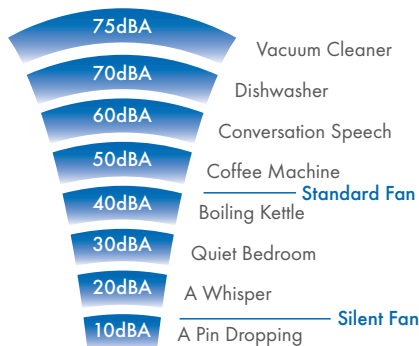

Lo-Carbon Silent Fan

- NEW - Now with stylish open grille models
- From only 12dB(A)
- High efficiency long life motor rated up to 40,000 hours run time
- 5 year warranty
- IPX5 - Zone 1 rated
- Meets current Building Regulations Approved Document F and L
- Extra-long duct run? Variable speed adjustment at installation allows you to get the airflow you need
- Closed or open fronted models
- Silent bathroom fan with intermittent and continuous running options
- Back draught shutters included
- Suitable for wall, ceiling, window and panel mounting

Lo-Carbon Silent Fan Axial Bathroom/Toilet Fan

The new Lo-Carbon Silent Fan Range from Vent-Axia not only delivers stylish and silent ventilation without compromise on performance, but now comes with even more features and more model options providing flexibility when choosing the right fan.