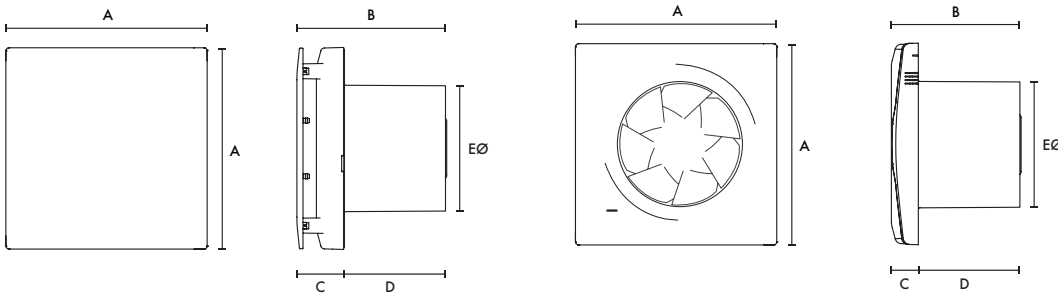

Closed Grille

Open Grille

| Grille | A | B | C | D | EØ |
|--------|-----|-----|----|----|----|
| Closed | 160 | 117 | 37 | 80 | 99 |
| Open | 160 | 117 | 22 | 80 | 99 |

Weight 0.7kg

Performance Guide

Closed Grille