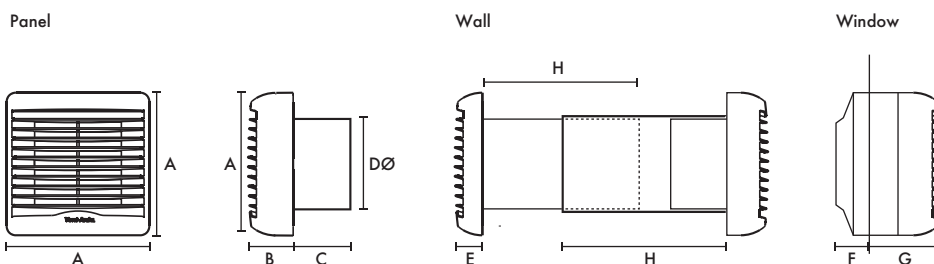

Model	Stock Ref
XHT	251510
SVXHT	258512

Accessories

Model	Stock Ref
Window Kit	254101
Wall Kit White	254102
Wall Kit Brown	254100
Anti-Tamper Window Kit	443234

Dimensions (mm)

A	B	C	DØ	E	F	G	H
146	47	53	98	31	31	74	200

Weight 0.55kg

Fixing hole diameter 105mmØ (Panel & Window), 117mmØ (Wall). Transformer (WxHxD) 147x86x65.

Performance Guide - Panel Models

Extract performance

Model	m ³ /h	l/s	Watts	Sound dB(A) @ 3m
VA100LP	107	30	13	36
VA100LT	107	30	15	36
VA100XP	107	30	15	36
VA100XT	107	30	18	36
VA100LHP	107	30	16	36
VA100XHP	107	30	18	36
VA100XHT	107	30	18	36
VA100SVL	83	23	16	36
VA100SVX	83	23	18	36
VA100SVXT/XHP/XHT/XP	83	23	20	36
VA100SVLHP	83	23	18	36