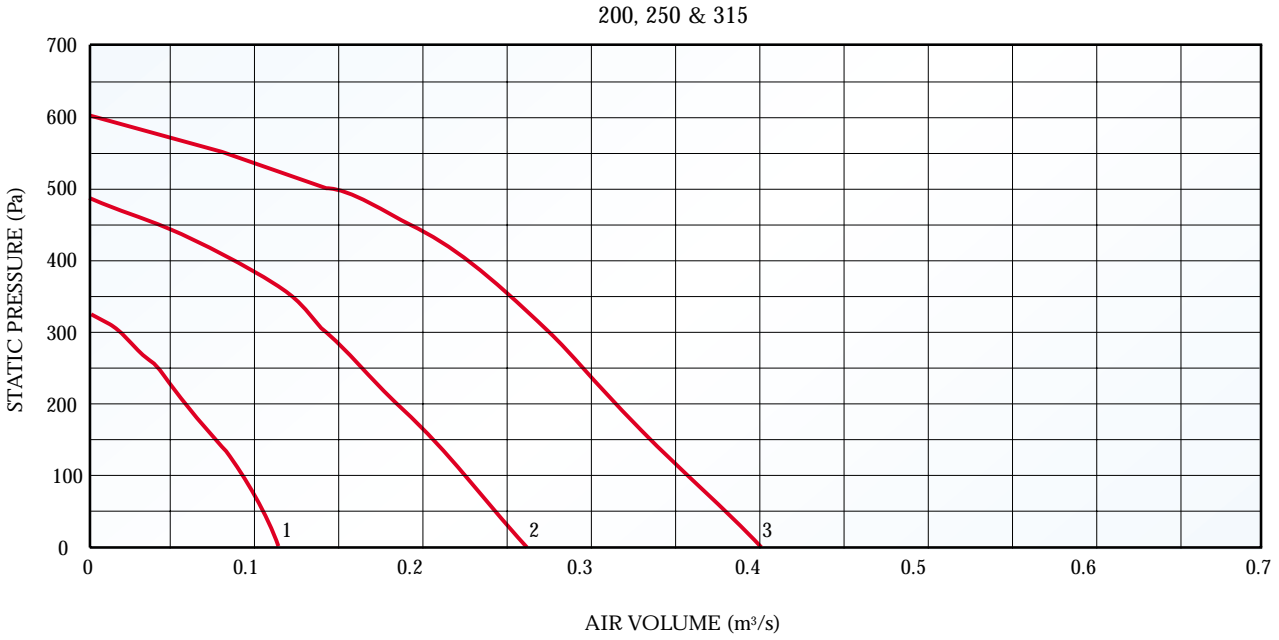

In-Line Twin Duct Fans

Performance Guide & Electrical Data

Run & Standby Performance Data

Size	200	250	315
	1	2	3

Simultaneously Running Performance Data

Size	200	250	315
	1	2	3