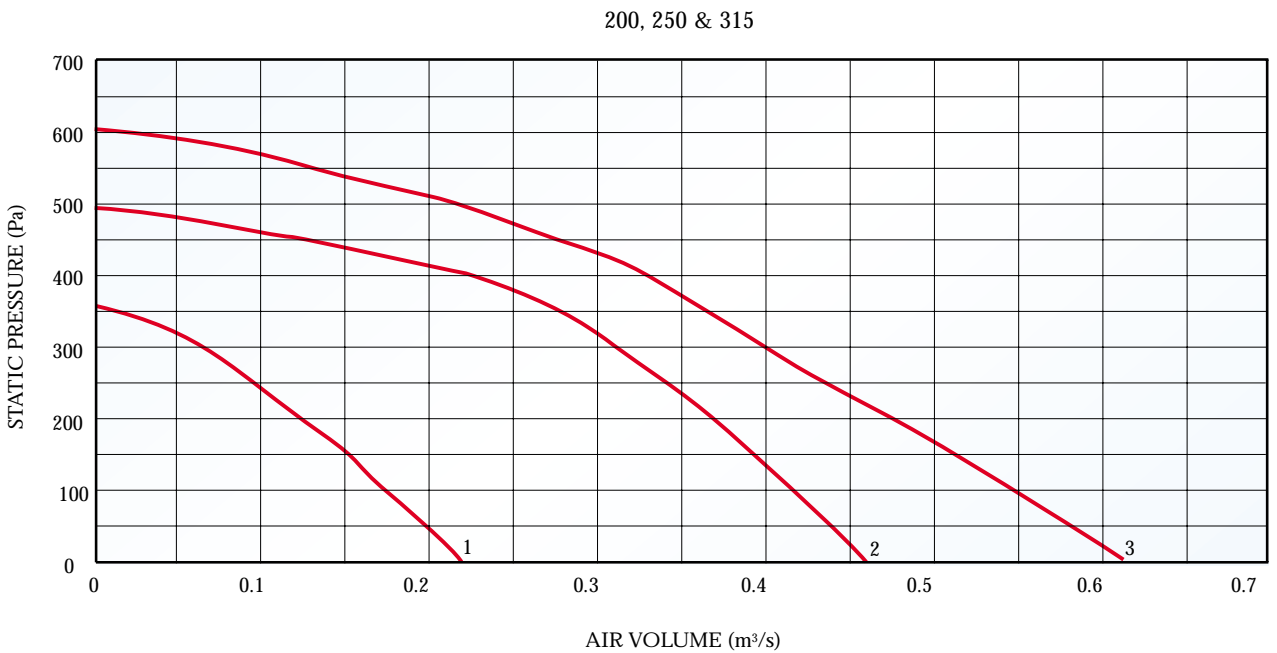

In-Line Twin Duct Fans

Performance Guide & Electrical Data

Run & Standby Performance Data

Size	200	250	315
	1	2	3

Simultaneously Running Performance Data

Size	200	250	315
	1	2	3