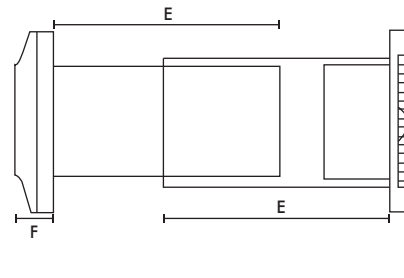

Model	Stock Ref
TM	454058

Accessories

Model	Stock Ref
Wall Kit White	254102
Wall Kit Brown	254100
Window kit	442947

Dimensions (mm)

Panel

Wall Kit

A	BØ	C	D	E	F
160	99	80	97	200	32

Transformer (W X H X D) 147 X 86 X 65

Weight 0.6kg

Fixing hole diameter 105mmØ (Panel & Window), 117mmØ (Wall)

Performance Guide

Model	Extract Performance - FID			Sound dB(A)
	m ³ /h	l/s	Watts	@ 3m
Silhouette 100B/T/H/TM	75	21	14	30
Silhouette 100SVB/SVT/SVH	75	21	15	30