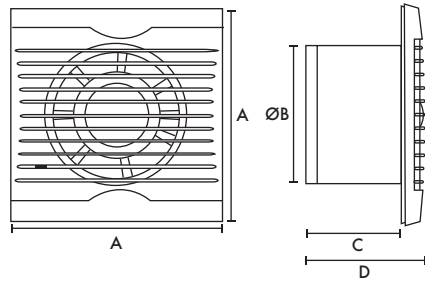

Silhouette 100TM (PIR/Timer)

Single speed 100mm bathroom/toilet fan. Integral PIR operated model, (presence detector) with adjustable electronic overrun timer (5-30 minutes) indication light and back draught shutter.

Model	Stock Ref
TM	454058

Accessories

Model	Stock Ref
Wall Kit White	254102
Wall Kit Brown	254100
Window kit	442947

Dimensions (mm)

Panel

Wall Kit

A	BØ	C	D	E	F
160	99	80	97	200	32

Transformer (W X H X D) 147 X 86 X 65

Weight 0.6kg

Fixing hole diameter 105mmØ (Panel & Window), 117mmØ (Wall)

Performance Guide

Model	Extract Performance - FID			Sound dB(A)
	m ³ /h	l/s	Watts	@ 3m
Silhouette 100B/T/H/TM	75	21	14	30
Silhouette 100SVB/SVT/SVH	75	21	15	30