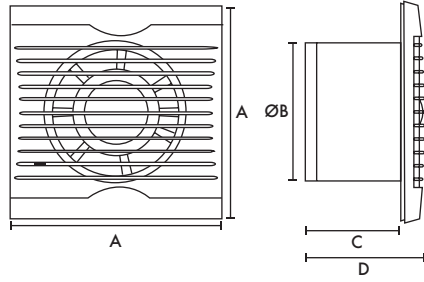

Silhouette 100TM (PIR/Timer)

Single speed 100mm bathroom/toilet fan. Integral PIR operated model, (presence detector) with adjustable electronic overrun timer (5-30 minutes) indication light and back draught shutter.

Model	Stock Ref
TM	454058

Accessories

Model	Stock Ref
Wall Kit White	254102
Wall Kit Brown	254100
Window kit	442947

Dimensions (mm)

Panel

Wall Kit

A	B \varnothing	C	D	E	F
160	99	80	97	200	32

Transformer (W X H X D) 147 X 86 X 65

Weight 0.6kg

Fixing hole diameter 105mm \varnothing (Panel & Window), 117mm \varnothing (Wall)

Performance Guide

Model	Extract Performance - FID			Sound dB(A)
	m ³ /h	l/s	Watts	@ 3m
Silhouette 100B/T/H/TM	75	21	16	30
Silhouette 100SVB/SVT/SVH	75	21	15	30