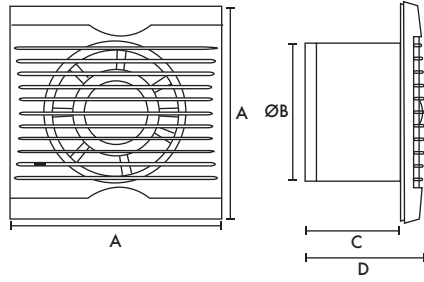

Dimensions (mm)

Panel