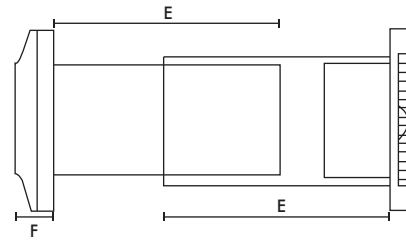

## Dimensions (mm)

Panel

Wall Kit

A	BØ	C	D	E	F
160	99	80	97	200	32

Transformer (W X H X D) 147 X 86 X 65

Weight 0.6kg

Fixing hole diameter 105mmØ (Panel & Window), 117mmØ (Wall)