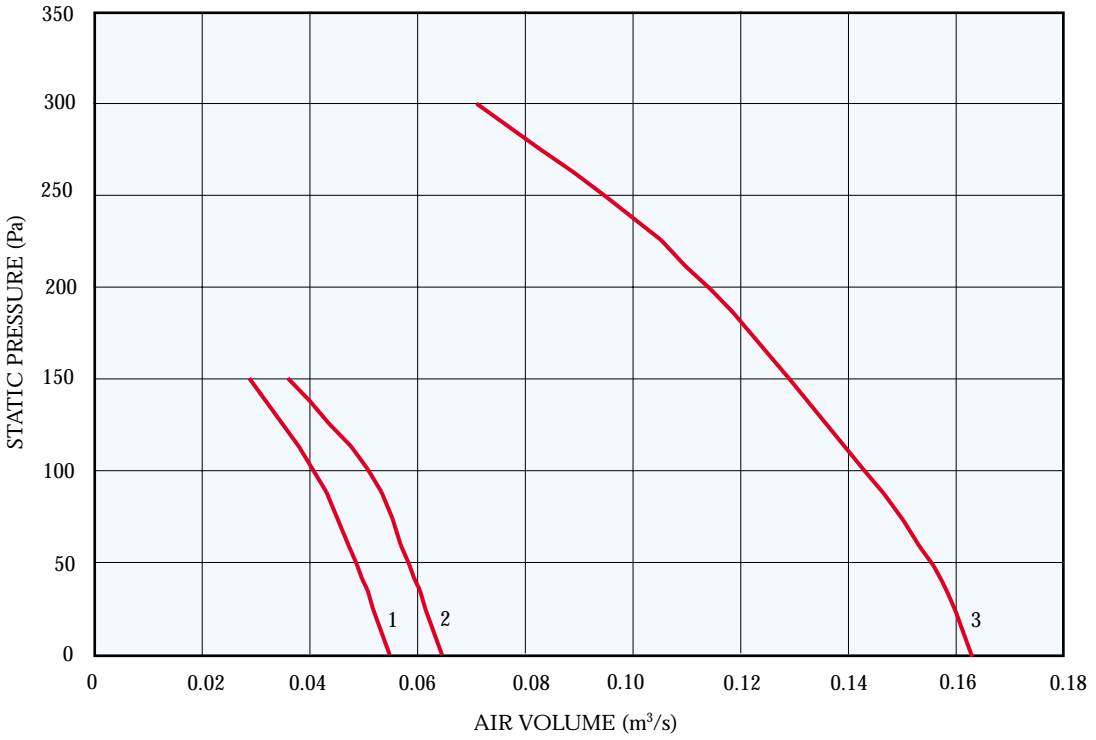

In-line Quiet Pack Twin Fans

Performance Curves

Size	100	125	150
	1	2	3

Size	160	200	250	315	400	500
	4	5	6	7	8	9