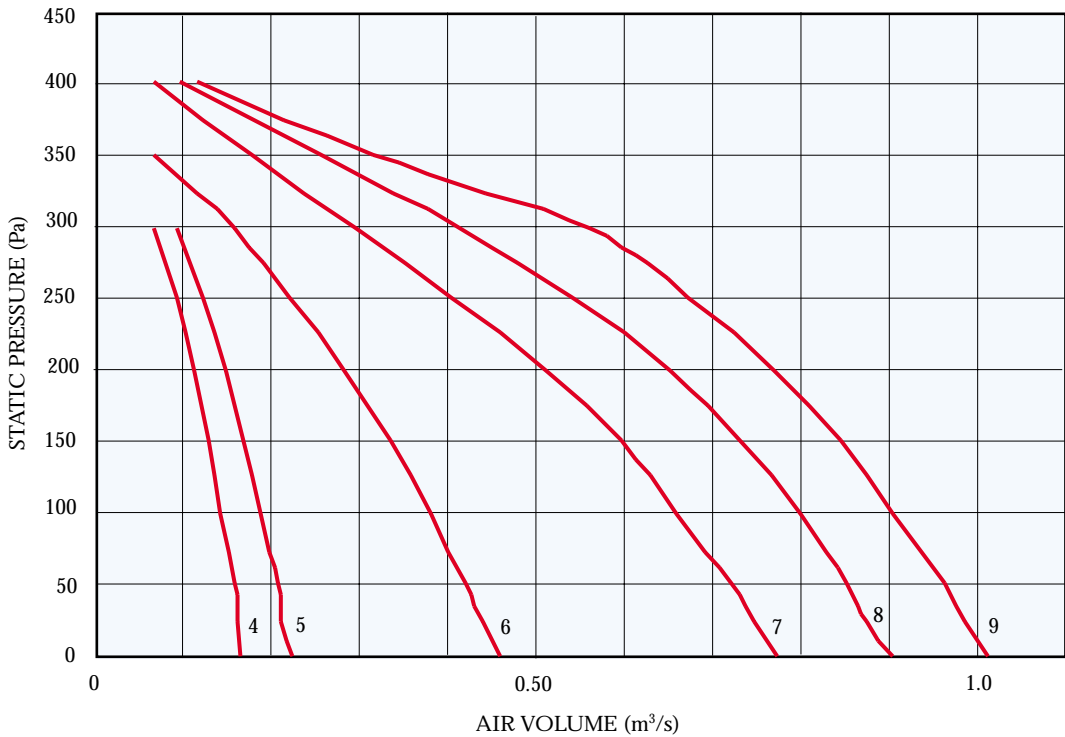

In-line Quiet Pack Twin Fans

Performance Curves

Size	100	125	150
	1	2	3

Size	160	200	250	315	400	500
	4	5	6	7	8	9