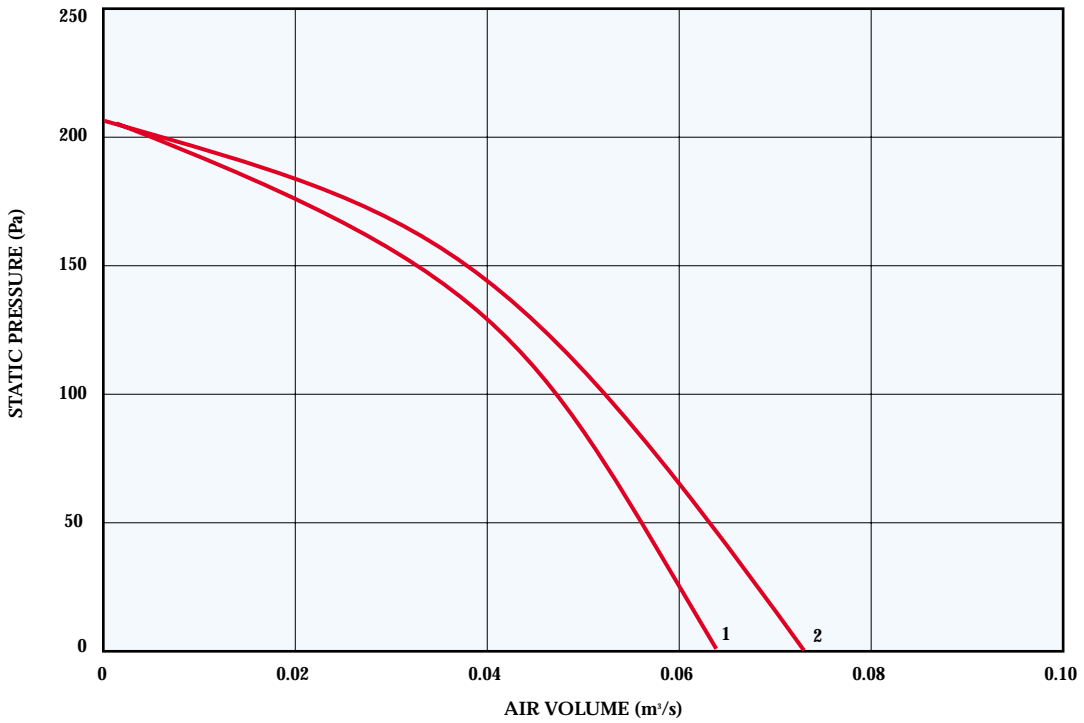

In-line Quiet Pack Centrifugal Duct Fans

Performance Curves

Size	100B	125B
	1	2

Size	150B	160	200B	250B	315B	400B	500B
	3	4	5	6	7	8	9