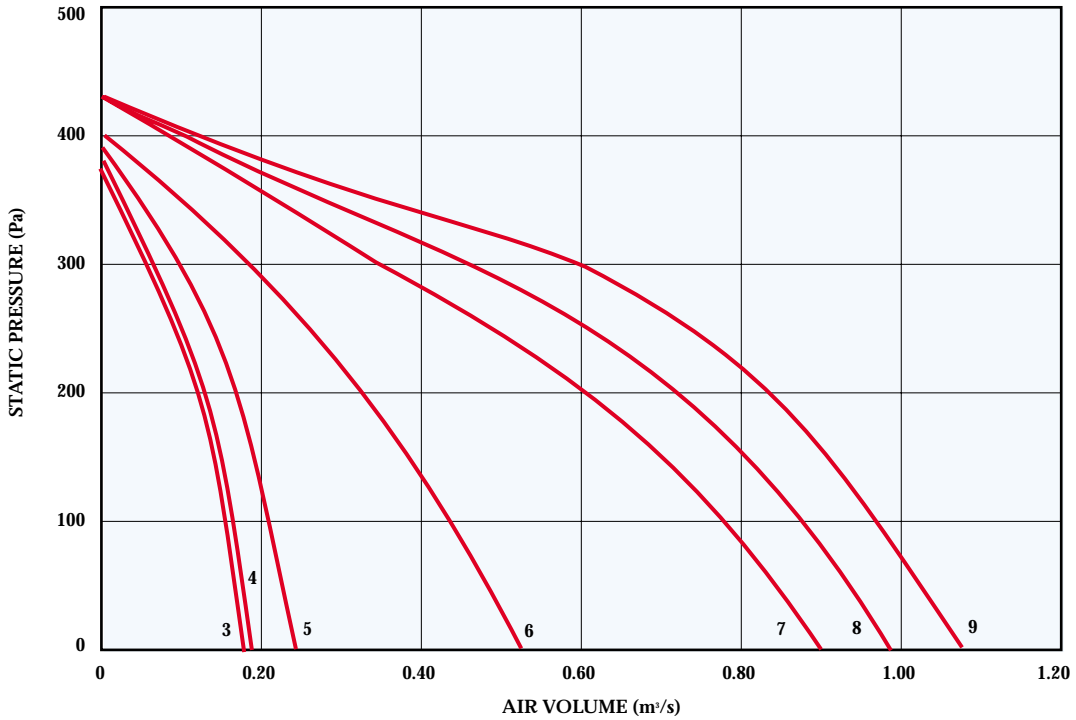

In-line Quiet Pack Centrifugal Duct Fans

Performance Curves

Size	100B	125B
	1	2

Size	150B	160	200B	250B	315B	400B	500B
	3	4	5	6	7	8	9