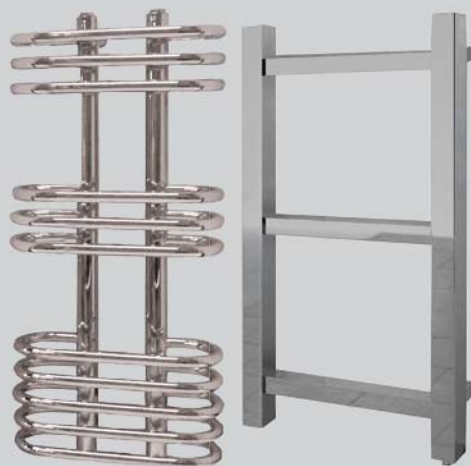

Heated Towel Rails

Features & Benefits

- IP55 rated
- Wall fixings included
- Plug and vent included
- Five year leakage warranty
- One year manufacturer's guarantee
- Heating element included
- Stylish designs
- Steel construction with high quality white and chrome finishes
- Production is carried out using latest technology resulting in absolute consistency in quality
- Complete fitting set supplied

Range Options

Vent-Axia Heated Towel Rails quickly warm and dry towels. Their presence on the wall also adds to the overall style, temperature and comfort of the room.

This comprehensive range of white and chrome towel rails offers 10 different models across the flat, curved and designer ranges. The range offers sizes from 500 x 600mm to 500 x 1500mm available in four heat outputs of 100, 150, 250 and 400W matched to the size of the rail.

Controller

The range is complemented by an advanced controller available in white and chrome giving you control of five heat outputs. The controller also offers an eco mode ideal for use when drying your towels to ensure minimal energy use. This feature turns on the rail on full power for 30 minutes then reduces the output to the user setting for a further 90 minutes before turning the towel rail off.

- IPX4 rated
- White or chrome finish
- Five power settings
- Eco timed function
- Two year warranty

Model	Stock Ref
VATRCW White	447864
VATRCC Chrome	447865

Heated Towel Rail Range

S-shaped chrome
VATRS100C
Stock Ref
447854