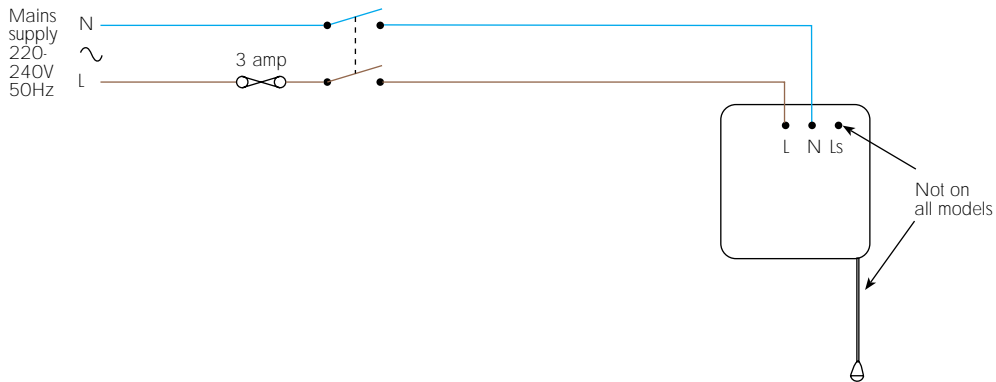

WIRING DIAGRAM - 1

For use with:

VA140KP
VA140UP
VA140KH
VA140UH
VA140VS
CENTRIF 170DP
CENTRIF 250DP
CENTRIF 170HP
CENTRIF 250HP
VA150P
VA150A
VA150X
VA150H
VA100X/VA100WCX
(VA100LH/VA100XH)
SOLO P
SOLO DP
SOLO TM 2
SOLO HP2
SOLO PLUS P
SOLO PLUS TM
LOWATT U/KP
LOWATT U/KH

USING THE INTEGRAL PULLCORD SWITCH (WHERE APPLICABLE)

WIRING DIAGRAM - 3

- For use with:
- VA140KT
 - VA140UT
 - VA140KH
 - VA140KHT
 - CENTRIF 250DP
 - CENTRIF 170HP
 - CENTRIF 250HP
 - CENTRIF 170T
 - CENTRIF 250T
 - VA150T
 - VA150HT
 - VA150H
 - SILHOUETTE 100T
 - SILHOUETTE 100H
 - SILHOUETTE 100TM
 - SILHOUETTE 150XT
 - SILHOUETTE 150XH
 - VA100XT/VA100LT
 - VA100WCXT/VA100XHT
 - (VA100LH/VA100XH)
 - SOLO DP
 - SOLO T
 - SOLO HP2
 - SOLO HT
 - SOLO PLUS T
 - SOLO PLUS HT
 - LOWATT U/KT