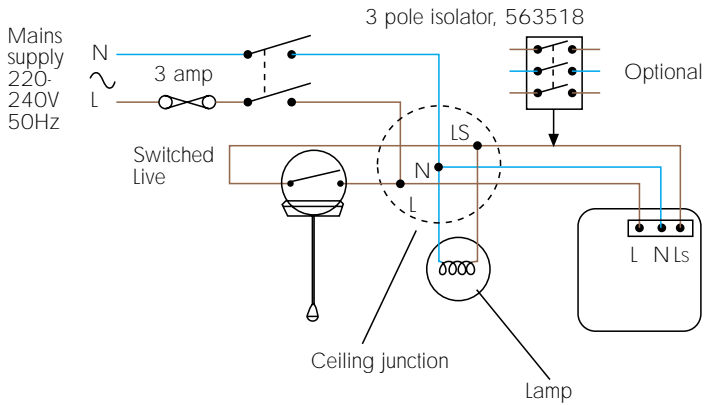

WIRING DIAGRAM - 1

For use with:

VA140KP
VA140UP
VA140KH
VA140UH
VA140VS
CENTRIF 170DP
CENTRIF 250DP
CENTRIF 170HP
CENTRIF 250HP
VA150P
VA150A
VA150X
VA150H
VA100X/VA100WCX
(VA100LH/VA100XH)
SOLO P
SOLO DP
SOLO TM 2
SOLO HP2
SOLO PLUS P
SOLO PLUS TM
LOWATT U/KP
LOWATT U/KH

USING THE INTEGRAL PULLCORD SWITCH (WHERE APPLICABLE)

WIRING DIAGRAM - 3

- For use with:
- VA140KT
 - VA140UT
 - VA140KH
 - VA140KHT
 - CENTRIF 250DP
 - CENTRIF 170HP
 - CENTRIF 250HP
 - CENTRIF 170T
 - CENTRIF 250T
 - VA150T
 - VA150HT
 - VA150H
 - SILHOUETTE 100T
 - SILHOUETTE 100H
 - SILHOUETTE 100TM
 - SILHOUETTE 150XT
 - SILHOUETTE 150XH
 - VA100XT/VA100LT
 - VA100WCXT/VA100XHT
 - (VA100LH/VA100XH)
 - SOLO DP
 - SOLO T
 - SOLO HP2
 - SOLO HT
 - SOLO PLUS T
 - SOLO PLUS HT
 - LOWATT U/KT