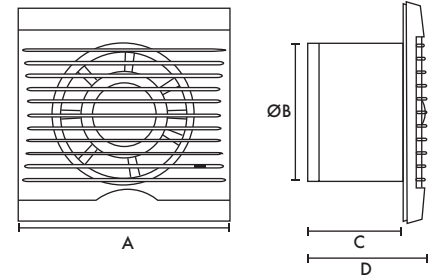

Single speed 125mm bathroom/toilet fan with integral adjustable electronic overrun timer (5-30 minutes), indication light and back draught shutter.

Stock Ref

445162

Silhouette 125H

(Humidistat)

Single speed 125mm bathroom/toilet fan with integral adjustable auto humidity sensor from 60-90% RH, indication light and back draught shutter.

Stock Ref

445163

Dimensions (mm)

A	BØ	C	D
187	125	131	149

Panel

Wall Kit

Stock Ref

455226