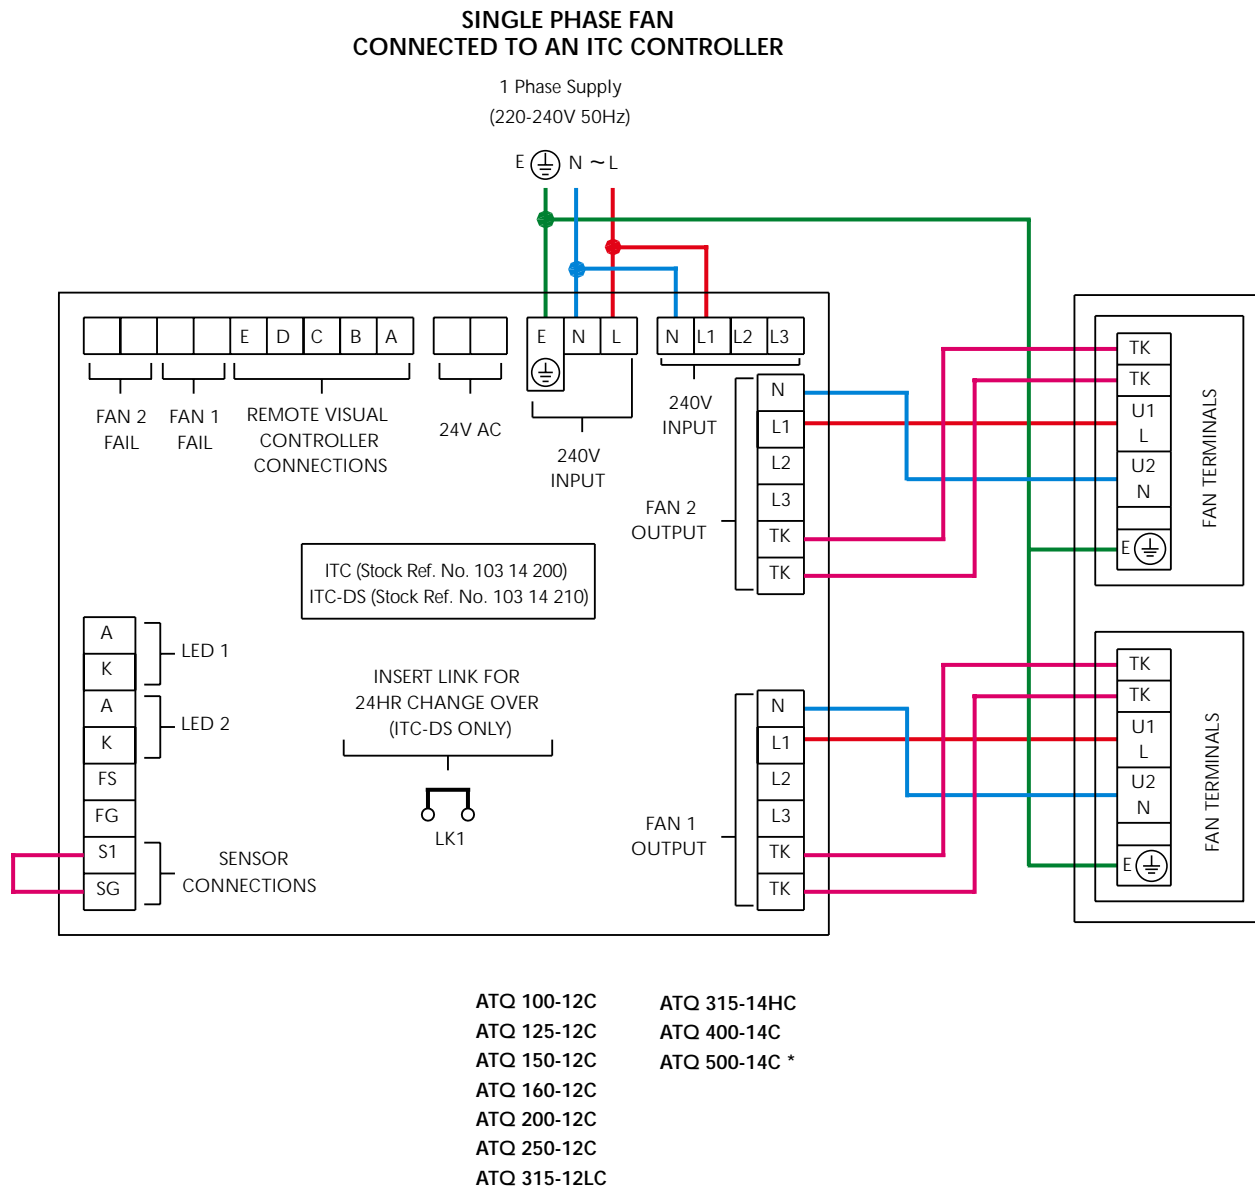

VENT-AXIA ACOUSTIC TWIN FANS WIRING DIAGRAMS

ACOUSTIC TWIN FANS WIRING DIAGRAMS

* THE ATQ500-14C DOES NOT HAVE TK CONNECTIONS. A LINK WILL BE REQUIRED BETWEEN BOTH TK TERMINALS ON THE ITC CONTROLLER.

* THE ATQ500-14C DOES NOT HAVE TK CONNECTIONS. A LINK WILL BE REQUIRED BETWEEN BOTH TK TERMINALS ON THE ITC CONTROLLER.