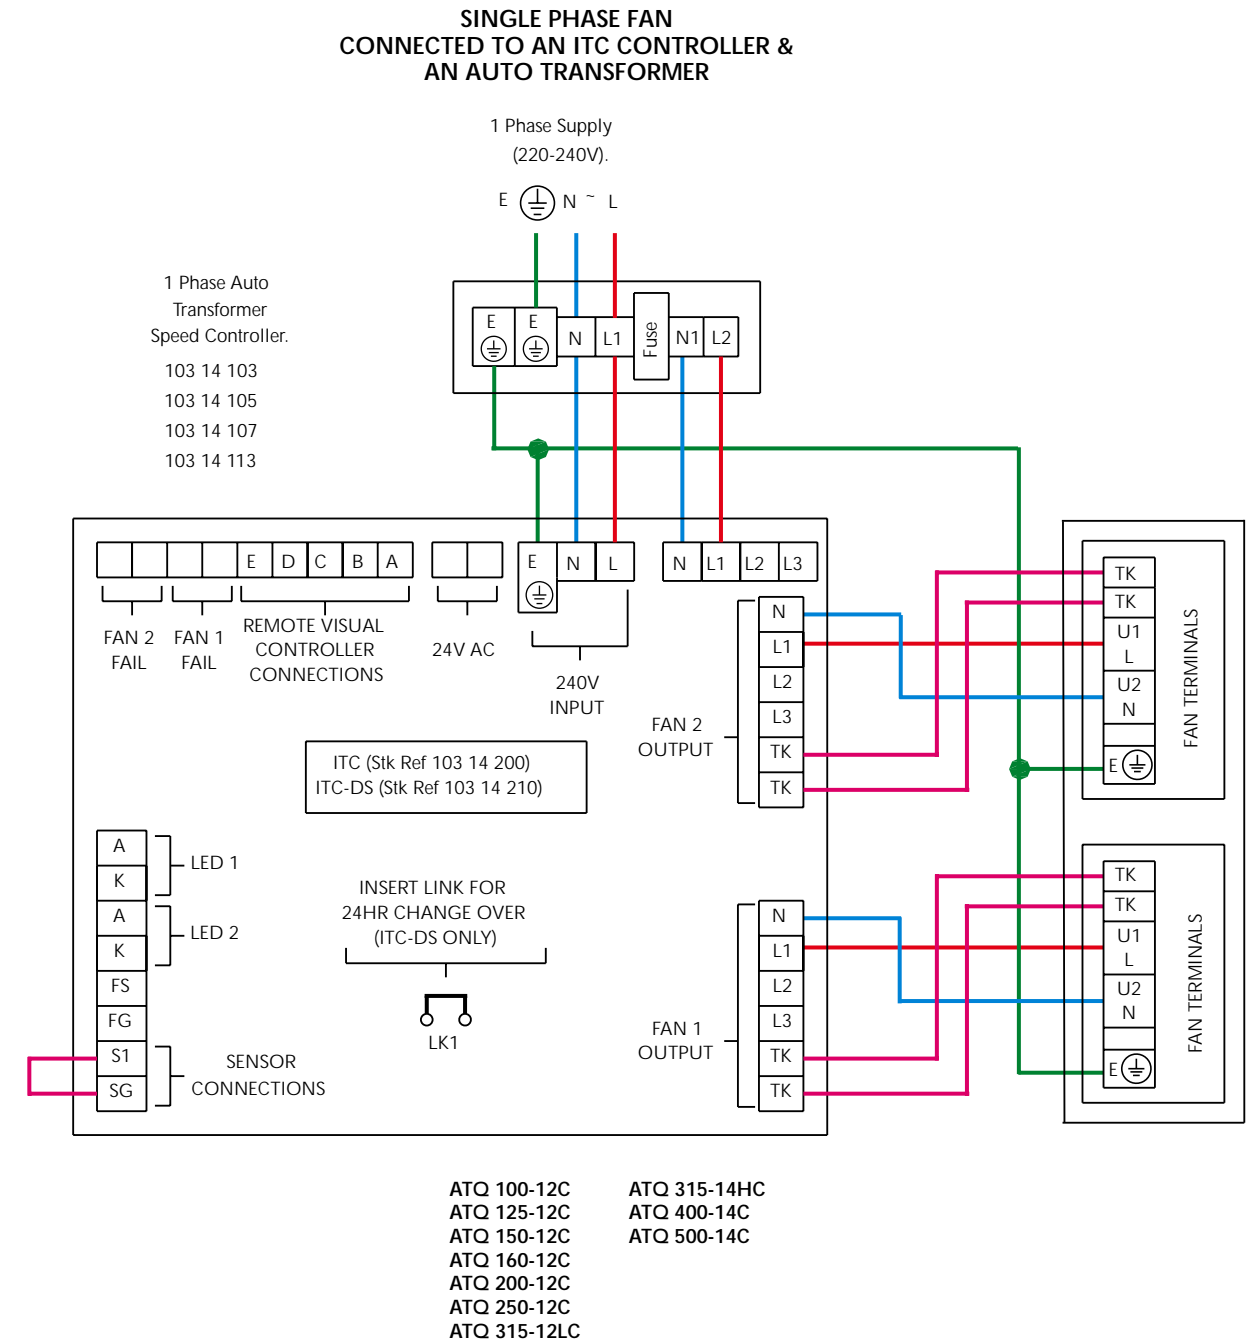

VENT-AXIA ACOUSTIC TWIN FANS WIRING DIAGRAMS

ACOUSTIC TWIN FANS WIRING DIAGRAMS

* THE ATQ500-14C DOES NOT HAVE TK CONNECTIONS. A LINK WILL BE REQUIRED BETWEEN BOTH TK TERMINALS ON THE ITC CONTROLLER.

* THE ATQ500-14C DOES NOT HAVE TK CONNECTIONS. A LINK WILL BE REQUIRED BETWEEN BOTH TK TERMINALS ON THE ITC CONTROLLER.